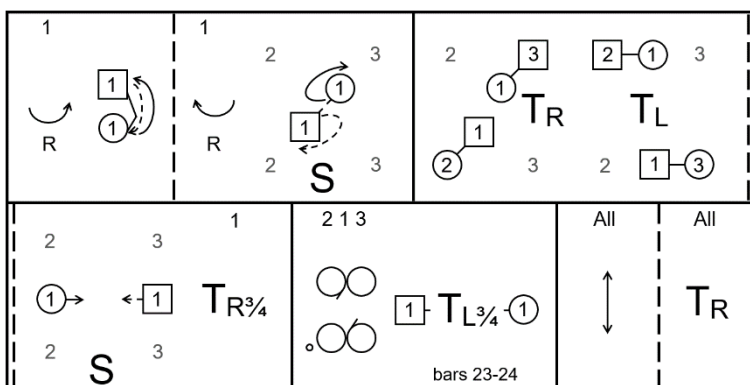

Joyful TeeGee

32-bar jig for three couples in a four-couple longwise set

by Geraldine and Holger Schuckelt

recommended music: "Jiggin' in the Kitchen" by Fred Moyes

recorded as:

"The Traveller's Jig" on "Campbell's Birl" by M. Johnstone and K. Smith

- 1-4 1st couple lead down and, raising right hands, woman turns to the right under the hands **while** man dances to the left to finish both facing up
- 5-6 1st couple lead up to finish in the middle of the set facing each other with back to first corners
- 7-8 1st couple set pulling right shoulders back to finish facing first corners
- 9-10 1st couple and first corners, giving right hands, turn once round
- 11-12 1st couple and second corners, giving left hands, turn once round to finish 1st man between 2nd couple facing down and 1st woman between 3rd couple facing up
- 13-16 1st couple set advancing to each other and, giving right hands, turn three quarters to finish in second position on own sides facing out
- 17-24 All dance reels of three on own sides (1st woman right shoulder to 3rd woman and 1st man right shoulder to 2nd man), on bars 23-24 1st couple, giving left hands, turn three quarters to finish in second position on own sides
- 25-28 All, giving hands on sidelines, advance and retire
- 29-32 All, giving right hands to partners, turn once round

Repeat, having passed a couple.

Devised in memory of Thomas Groß (1954 - 2021) of the Chemnitz SCD group and former Board member of the RSCDS Central Germany Branch.
His cheerful personality and enthusiasm are sadly missed by all who knew him.